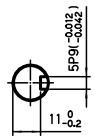

□60

Without Brake

TSM3204 400W

(Round Shaft)

(double milled shaft)

With Brake

(key way)

Shaft key 5X5X20 (Round at one end)