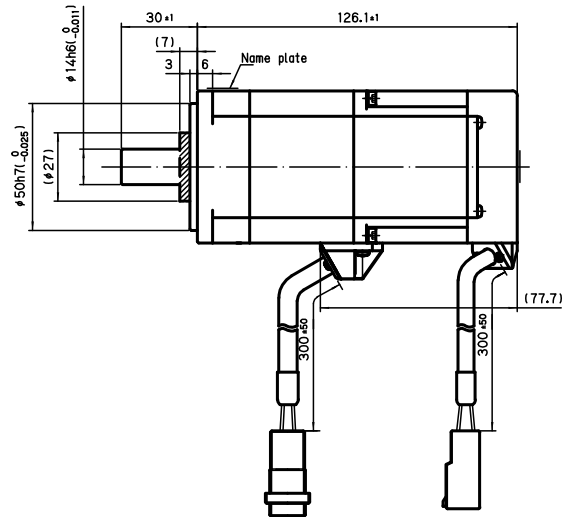

□60

Without Brake

TSM3204 400W

(Round Shaft)

(double milled shaft)

With Brake

(key way)

Shaft key 5X5X20 (Round at one end)