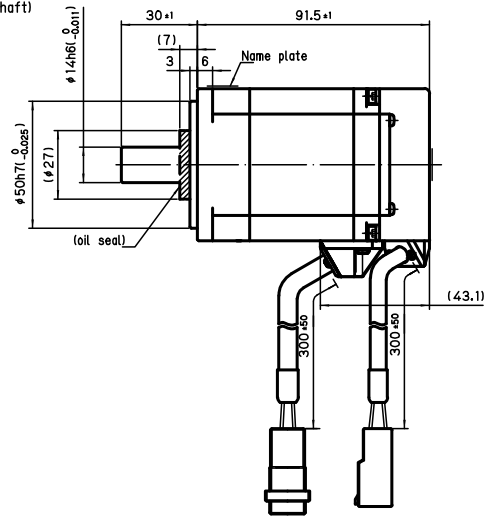

□60

Without Brake

TSM3204 400W

(Round Shaft)

(double milled shaft)

With Brake

(key way)

Shaft key 5X5X20 (Round at one end)