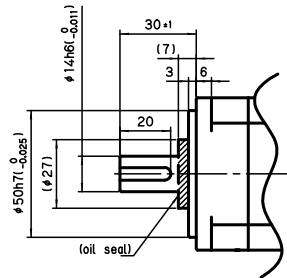

□60

Without Brake

TSM3204 400W

(Round Shaft)

(double milled shaft)

With Brake

(key way)

Shaft key 5X5X20 (Round at one end)