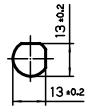

□60

Without Brake

TSM3204 400W

(Round Shaft)

(double milled shaft)

With Brake

(key way)

Shaft key 5X5X20 (Round at one end)