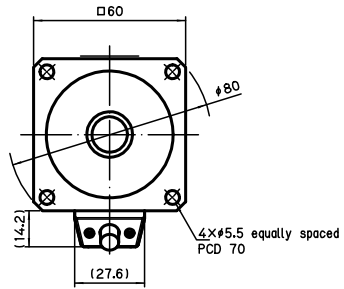

□60

Without Brake

TSM3204 400W

(Round Shaft)

(double milled shaft)

With Brake

(key way)

Shaft key 5X5X20 (Round at one end)