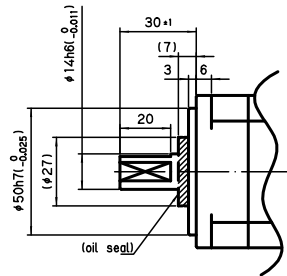

□60

Without Brake

TSM3204 400W

(Round Shaft)

(double milled shaft)

With Brake

(key way)

Shaft key 5X5X20 (Round at one end)