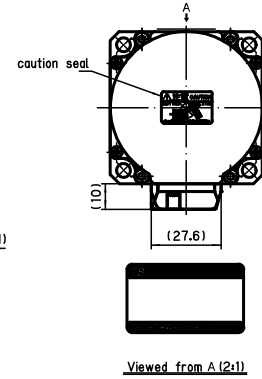

□60

Without Brake

TSM3204 400W

(Round Shaft)

(double milled shaft)

With Brake

(key way)

Shaft key 5X5X20 (Round at one end)